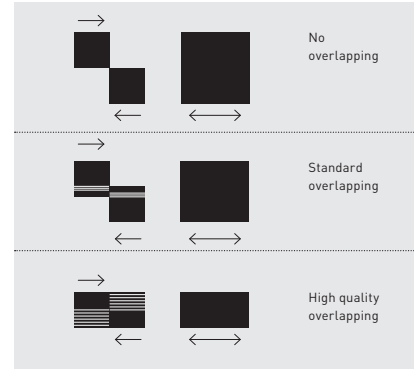

SUPERMULTIPASS™ TECHNOLOGY: LEADING QUALITY LEVELS

CONSTANT TEMPERATURE AND INK CIRCULATION

The constant temperature control of the inks results in a constant viscosity, exact drop sizes, and controlled image build-up. The ink circulation in all ink circuits ensures that the printheads are always ready.

DURST ADVANCED STROKE CONTROL

DASC is a stepless (overlapping) pass control system, which calculates the drop placement according to the material and design while taking into account the drying times. This allows streak-free images to be printed at up to 80% higher production speeds.

SYMMETRICAL COLOR ARRANGEMENT

The symmetrical arrangement of the 8 printing inks means that the same sequences of colors are printed in both printing directions. This prevents color banding and increases the printing speed compared to an asymmetrical printhead arrangement.

Entdecken

Strukturtapeten

Strukturen, Relief und plastische Effekte entstehen, wenn Tapeten in mehreren Ebenen entworfen und gedruckt werden. Wir spielen dabei mit Farben, Schraffo und Glanzeffekten.

Entdecken