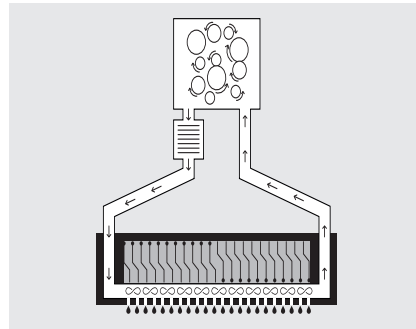

SUPERMULTIPASS™ TECHNOLOGY: LEADING QUALITY LEVELS

CONSTANT TEMPERATURE AND INK CIRCULATION

The constant temperature control of the inks results in a constant viscosity, exact drop sizes, and controlled image build-up. The ink circulation in all ink circuits ensures that the printheads are always ready.

DURST ADVANCED STROKE CONTROL

DASC is a stepless (overlapping) pass control system, which calculates the drop placement according to the material and design while taking into account the drying times. This allows streak-free images to be printed at up to 80% higher production speeds.