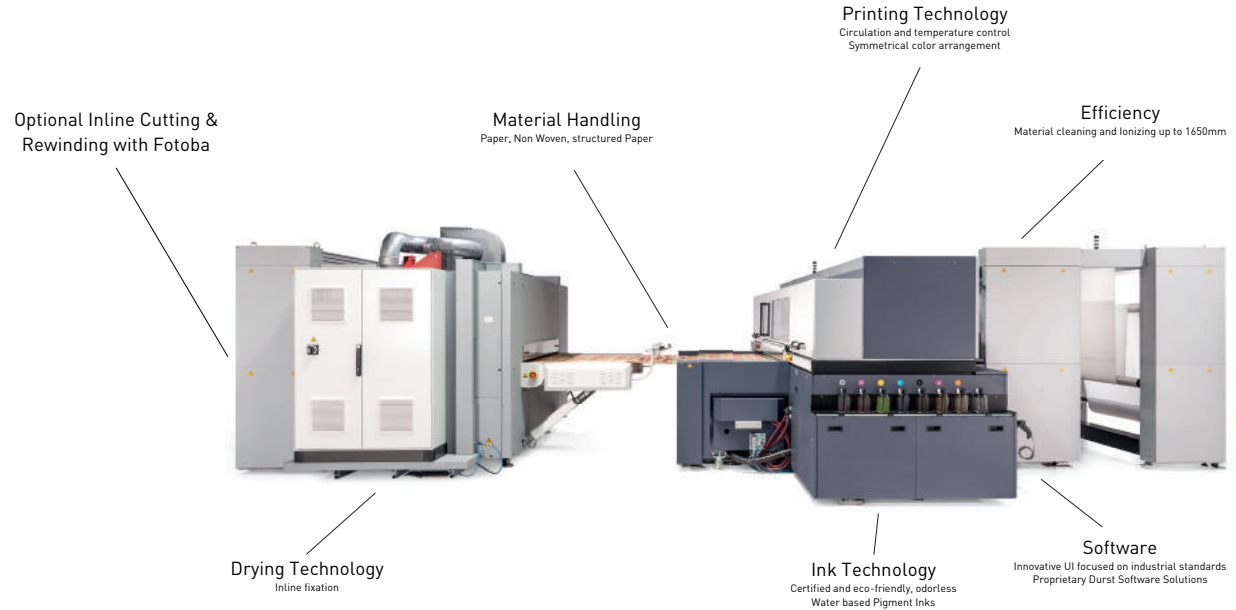

SUPERMULTIPASS™ TECHNOLOGY: LEADING QUALITY LEVELS

CONSTANT TEMPERATURE AND INK CIRCULATION

The constant temperature control of the inks results in a constant viscosity, exact drop sizes, and controlled image build-up. The ink circulation in all ink circuits ensures that the printheads are always ready.

DURST ADVANCED STROKE CONTROL

DASC is a stepless (overlapping) pass control system, which calculates the drop placement according to the material and design while taking into account the drying times. This allows streak-free images to be printed at up to 80% higher production speeds.