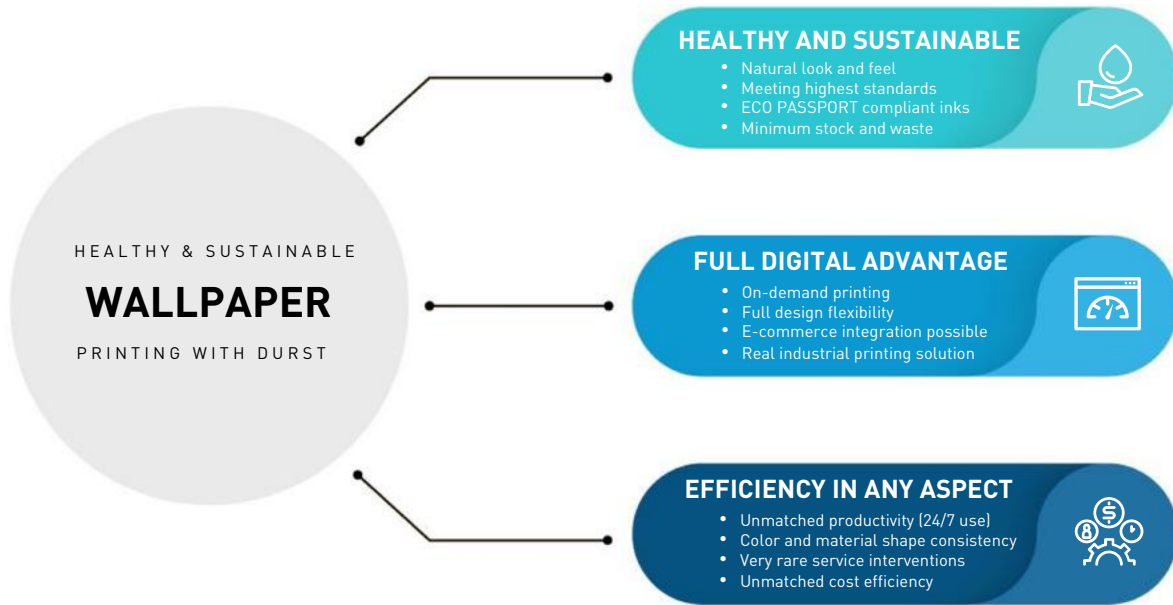

DRIVING YOUR BUSINESS WITH THE DURST ALPHA WALLPAPER EDITION